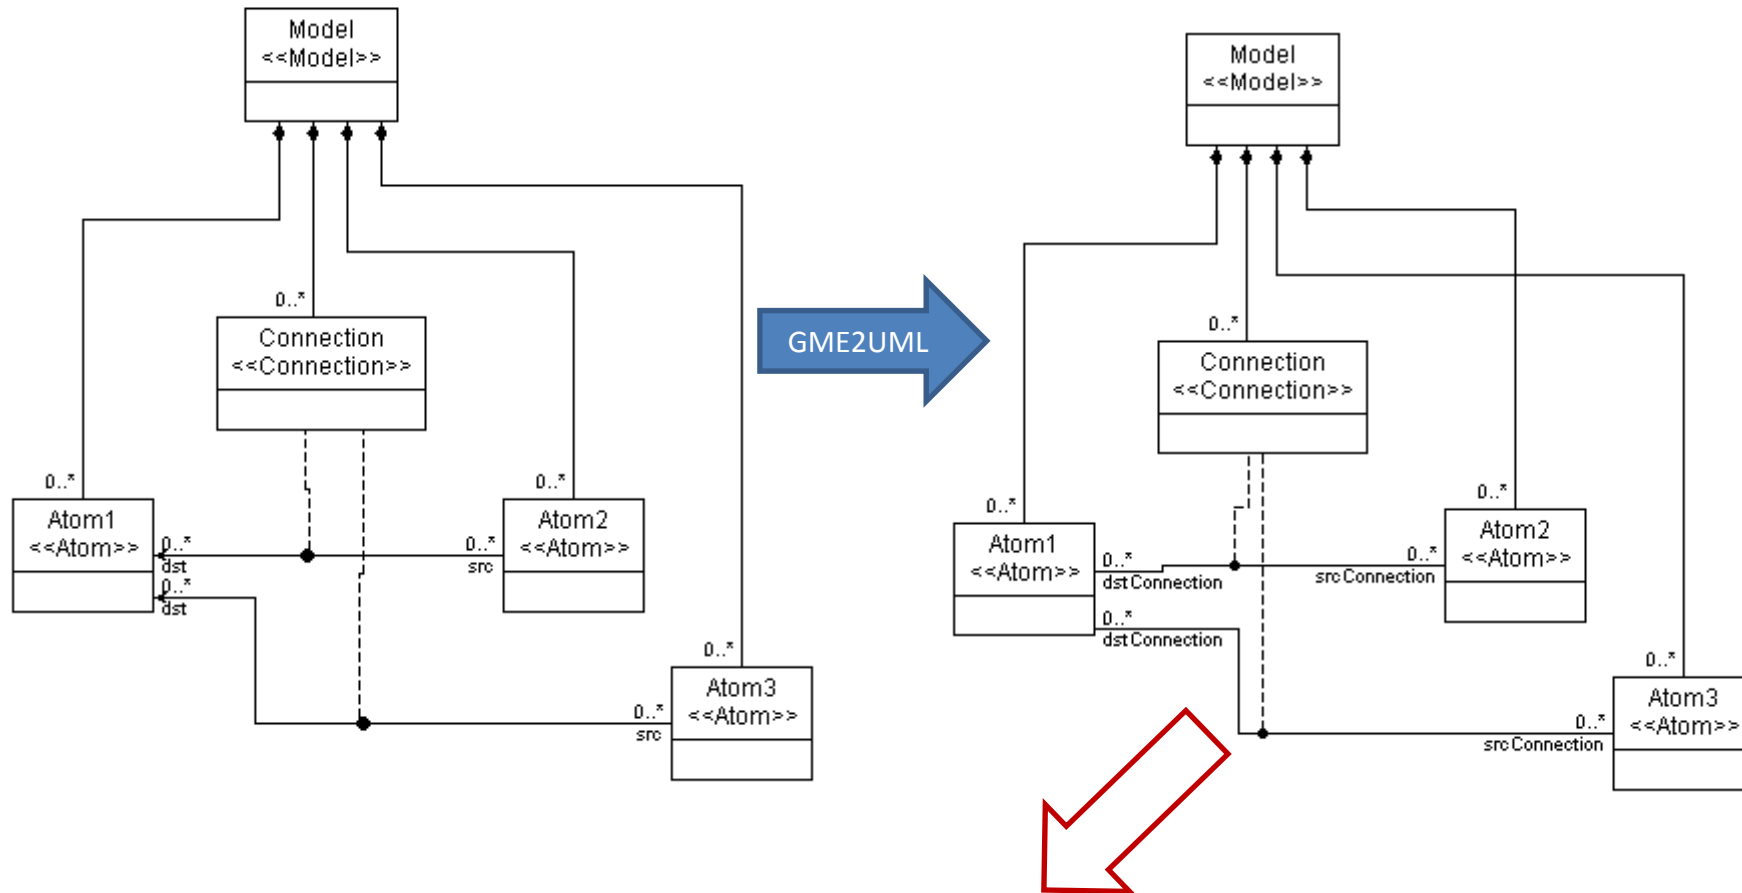

example paradigm

Master Interpreter generates files,
Transformation is successful

another example paradigm

Master Interpreter:

```
C:\Windows\system32\cmd.exe
Exception: Reserved or duplicate association role name: srcConnection
Drücken Sie eine beliebige Taste . . .
```